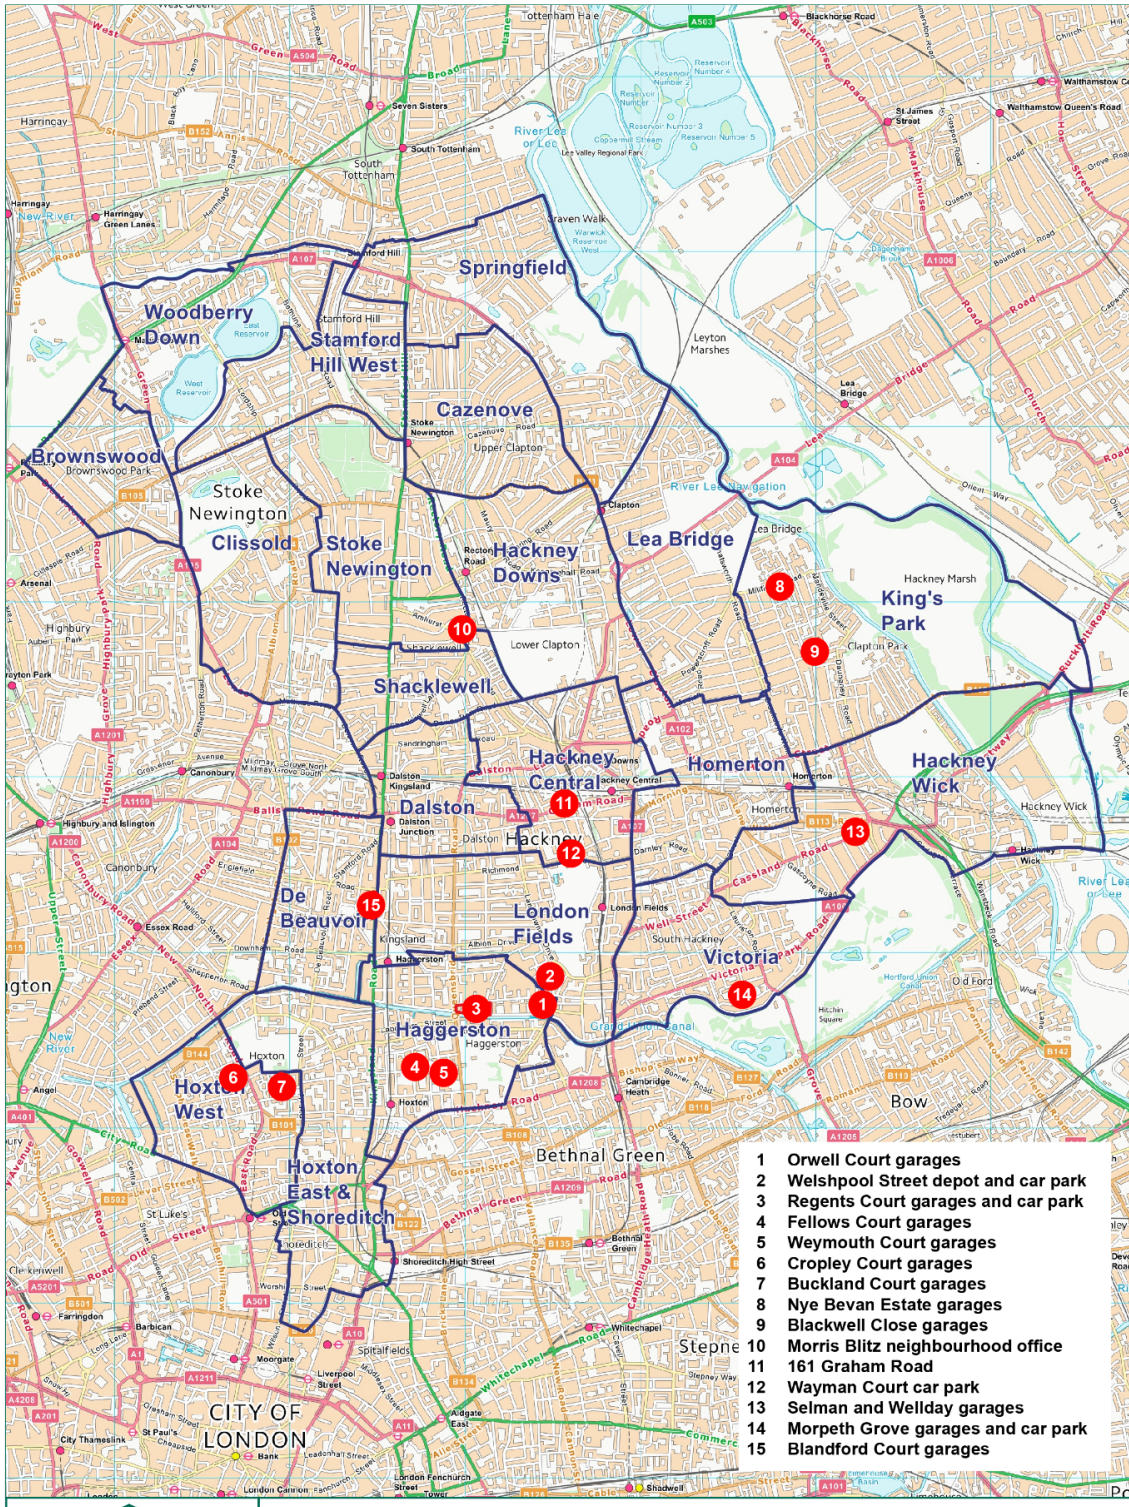

Appendix 2

Map of anchor locations

- 1 Orwell Court garages
- 2 Welshpool Street depot and car park
- 3 Regents Court garages and car park
- 4 Fellows Court garages
- 5 Weymouth Court garages
- 6 Cropley Court garages
- 7 Buckland Court garages
- 8 Nye Bevan Estate garages
- 9 Blackwell Close garages
- 10 Morris Blitz neighbourhood office
- 11 161 Graham Road
- 12 Wayman Court car park
- 13 Selman and Wellday garages
- 14 Morpeth Grove garages and car park
- 15 Blandford Court garages

 NORTH			
Scale: 1:32768 at A4			
	Ref.	Produced by: unspecified	please specify copyright statement
	Friday, November 11, 2022	email:	